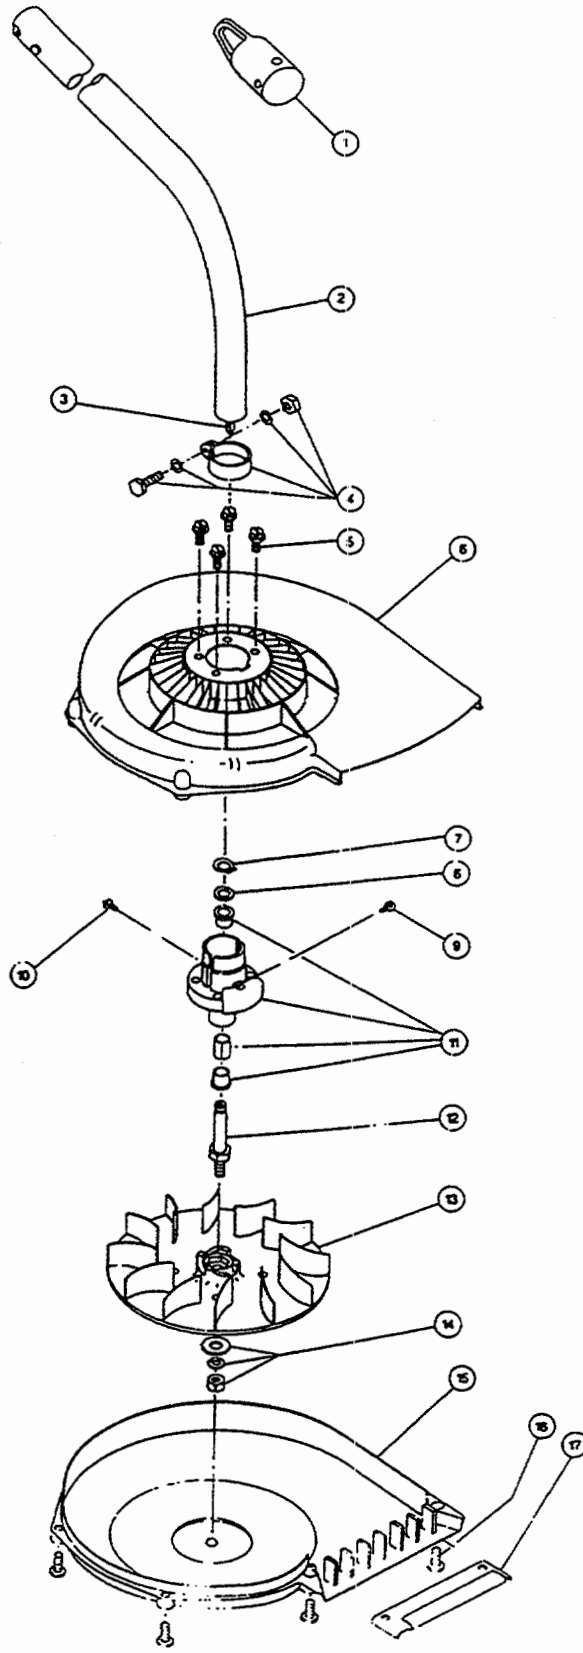

SWEEPER/BLOWER PARTS - IDC 530b

<u>Item</u>	<u>Part No.</u>	<u>Description</u>
1	612604	Hanger
2	180104	Drive Shaft Housing Assembly
3	683608	Drive Shaft Assembly
4	153597	Lower Clamp Assembly
5	153318	Mounting Screw Assembly
6	180268	Upper Housing Assembly
7	145570	Retaining Ring
8	145567	Washer
9	145569	Screw, Oil Hole
10	145569	Screw, Anti-Rotation
11	683660	Housing, Bushing Assembly
12	612559	Shaft Impeller
13	180196	Impeller
14	683661	Nut and Washer Assembly
15	180269	Housing, Lower
16	683662	Mounting Screw Assembly
17	612562	Edge Guard

The above part numbers are for serial numbers 104006901 to 106071000.