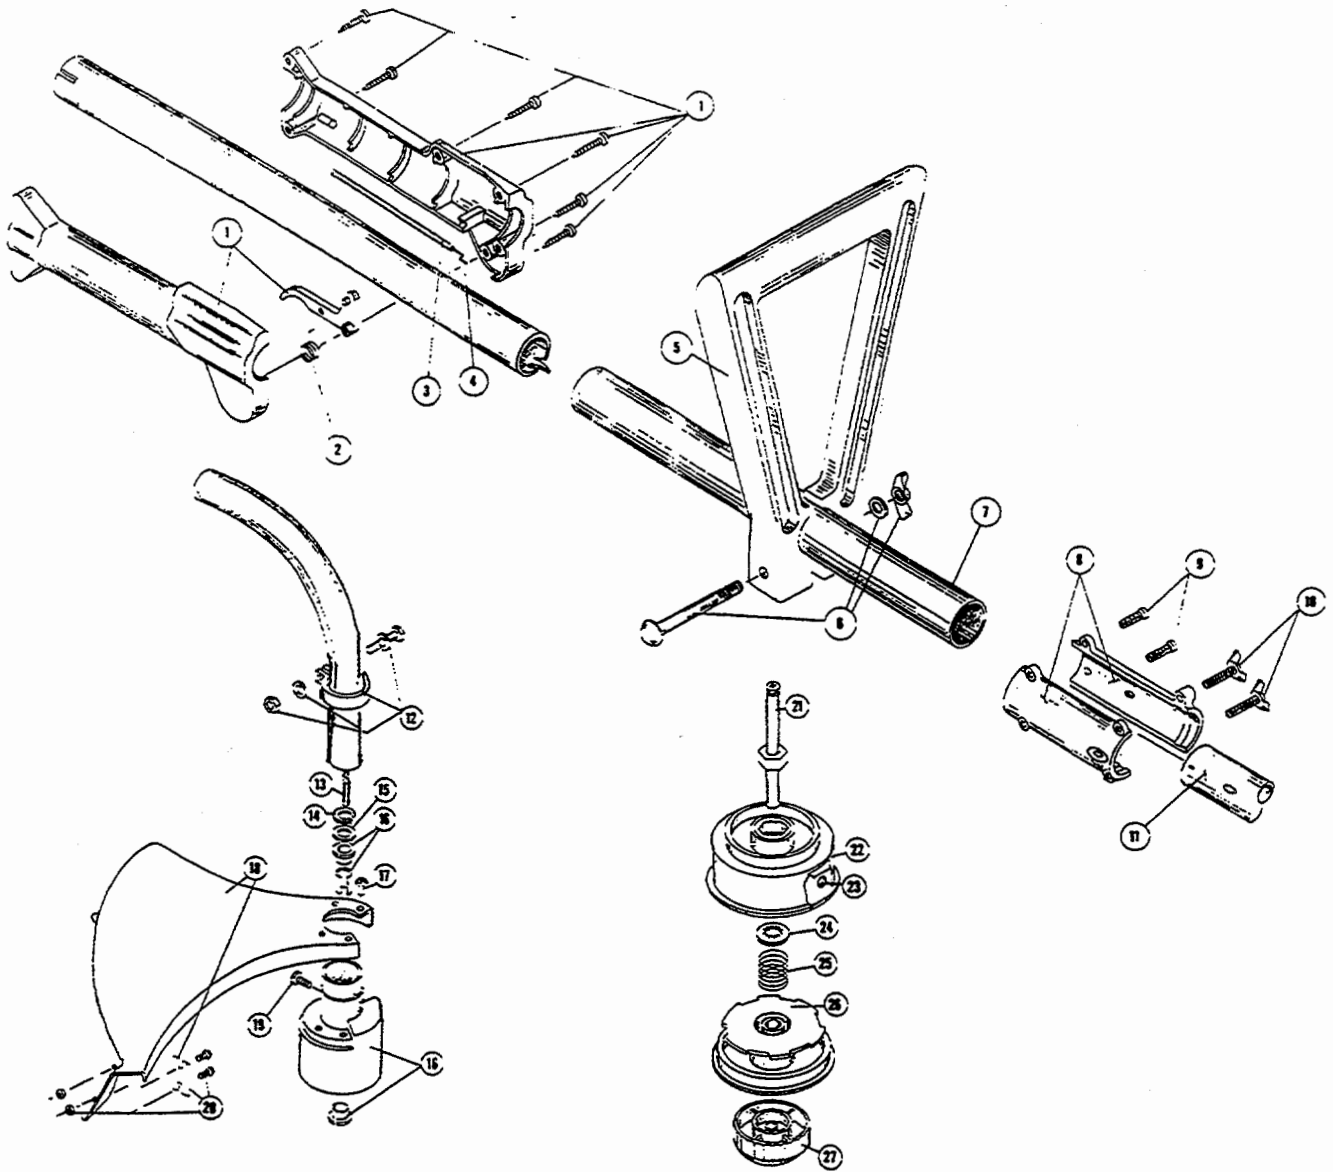

# BOOM & TRIMMER PARTS - IDC 530b

Item	Part No.	Description
1	180017	Throttle Housing and Trigger Assembly
2	610314	Throttle Trigger Spring
3	180021	Throttle Cable Housing
4	180127	Throttle Cable
5	145568	D-Handle
6	153317	D-Handle Hardware Assembly
7	683603	Upper Drive Shaft Housing Assembly
8	683605	Split Boom Coupling Assembly
9	683606	Coupling Bolt Assembly
10	683607	Adjustment Knob Set
11	683604	Lower Drive Shaft Housing Assembly
12	153597	Lower Clamp Assembly
13	683608	Lower Flexible Drive Shaft
14	145570	Retaining Ring
15	145567	Washer
16	153312	Bushing Housing Assembly
17	153318	Guard Mounting Screw Assembly