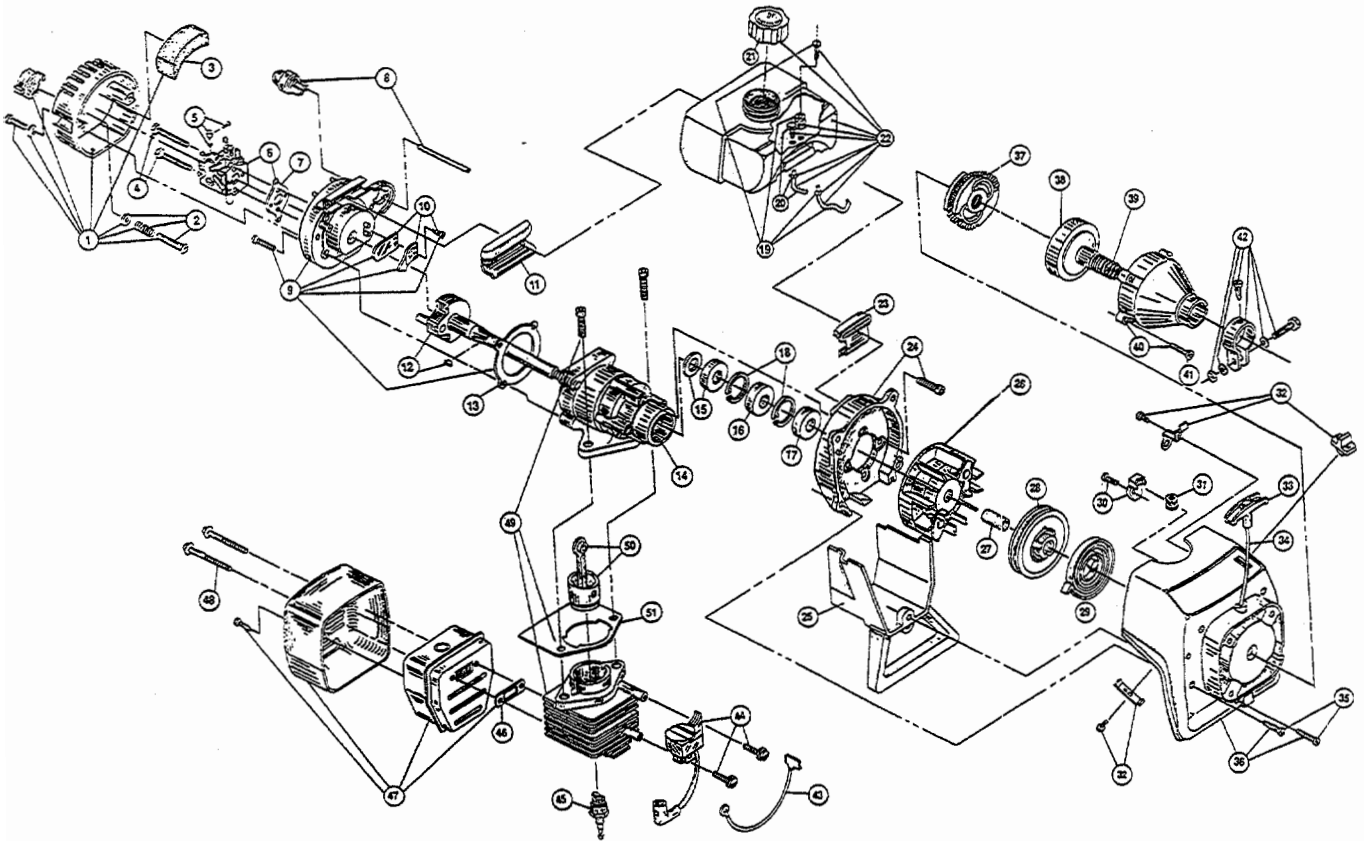

ENGINE PARTS - IDC 530b

Item	Part No.	Description	Item	Part No.	Description
1	683414	Carburetor/Air Cleaner Cover Assembly (includes items 2 and 3)	35	147544	Starter Housing Screw Set
2	682052	Choke Knob Assembly	36	180267	Starter Housing Assembly
3	610312	Air Cleaner Filter	37	153591	Clutch Rotor Assembly
4	682505	Carburetor Mounting Screw Assembly	38	153592	Clutch Drum Assembly
5	682048	Throttle Adjustment Assembly (Walbro)	39	612468	Spring
5	147640	Throttle Adjustment Assembly (Tillotson)	40	153590	Clutch Cover Assembly
5	180092	Throttle Adjustment Assembly (Zama)	41	145888	Clutch Cover Screw Assembly
6	147572	Carburetor Assembly	42	153597	Upper Clamp Assembly
7	610675	Carburetor Gasket (10 pack)	43	180036	Wire Lead
8	683974	Primer and Hose Assembly	44	683390	Module Assembly
9	180033	Carburetor Mount Assembly	45	610311	Spark Plug
10	147573	Reed Assembly	46	610672	Exhaust Gasket (10 pack)
11	612134	Rear Mounting Pad	47	180119	Muffler Assembly
12	180022	Power Shaft Assembly	48	147575	Muffler Mounting Bolt Assembly
13	612115	Carburetor Mount Gasket (10 pack)	49	180063	Cylinder Assembly
14	147015	Crankcase	50	147012	Piston and Rod Assembly
15	682041	Inner Bearing Assembly	51	145564	Cylinder Gasket (10 pack)
16	610309	Seal	*	180034	Engine Hardware Kit
17	610308	Outer Bearing Assembly	*	180011	Engine Gasket Kit
18	682040	Snap Ring Assembly	*	153308	O.E.M. Carburetor Repair Kit (Walbro)
19	682039	Fuel Line Assembly	*	147170	O.E.M. Carburetor Repair Kit (Tillotson)
20	147290	Return Line Assembly	*	180090	O.E.M. Carburetor Repair Kit (Zama)
21	180000	Fuel Cap Assembly	*	153309	Gasket-Diaphragm Repair Kit (Walbro)
22	147580	Fuel Tank Assembly (includes items 19-21)	*	144171	Gasket-Diaphragm Repair Kit (Tillotson)
23	145308	Front Mounting Pad	*	180091	Gasket-Diaphragm Repair Kit (Zama)
24	153520	Shroud Assembly	*	682507	Piston Ring
25	683078	Shroud Extension and Stand	*	180027	Short Block Assembly (includes items 12, 14-18, 48-50)
26	153624	Flywheel Assembly	*	180026	Crankcase Service Assembly (includes items 12, 14-18)
27	145918	Spacer	*	610676	Flywheel Key (10 pack)
28	683856	Recoil Pulley Assembly			
29	613102	Recoil Spring			
30	153644	Pulley Retainer Ring	*	not shown	
31	611061	Rope Guide			
32	180035	Switch Assembly			
33	610300	Pull Handle			
34	613103	Rope			

The above part numbers are for serial numbers 104006901 to 106071000.